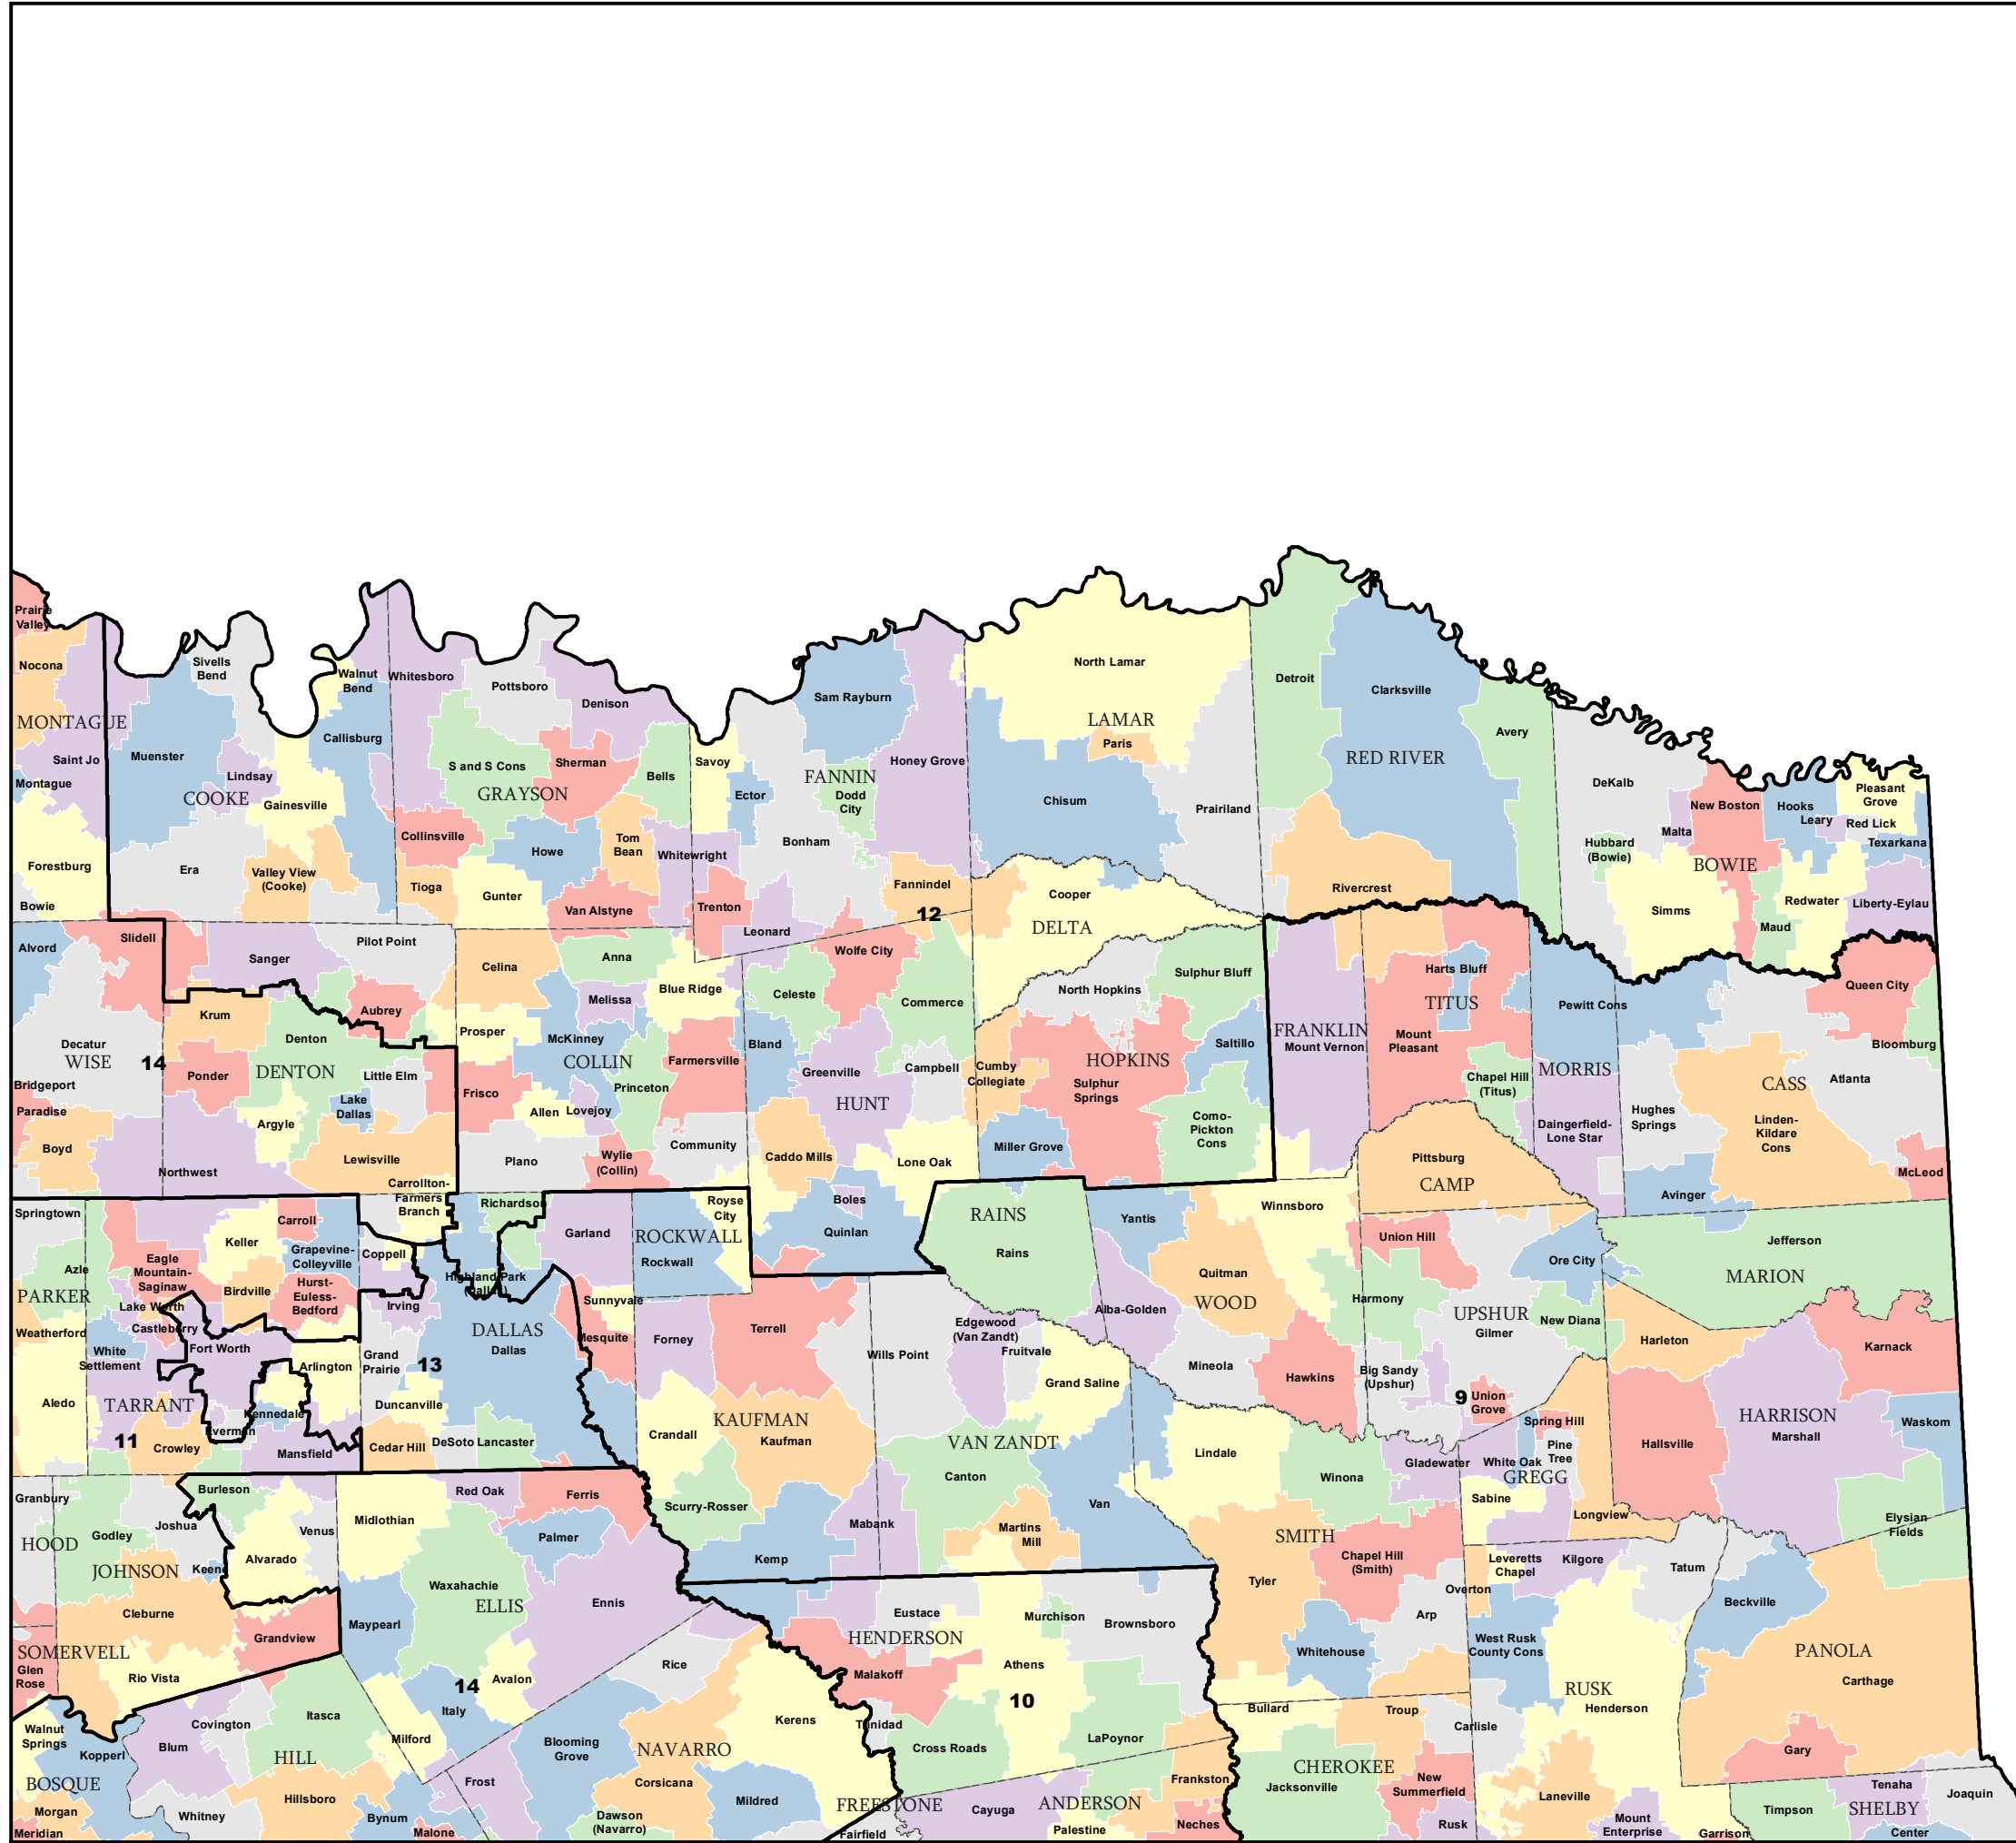

DISTRICT 12

State Board of Education Districts
Effective January 2023
PLANE2106

PLANE2106
COUNTIES
School Districts 2023-2024

Boundaries other than for legislative, congressional, or State Board of Education districts are for informational purposes only and may be approximate.

Map ID 5445
09/16/24 09:56:28

58930
2020 Census
PLANE2106 2021-10-04 20:03:48